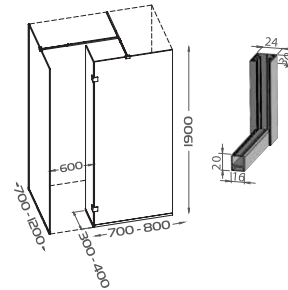

- 1 Fixed, 1 Sliding System
- Fixed Panel: With wall frame and tension bar
- Sliding Panel: Bottom bearing and up guide
- Custom work available

Glass Thickness

Not Reversible

D230L

- 3 Fixed Systems
- Fixed Panel: With tension bar
- Custom work available

Cam Kalınlığı
Glass Thickness

Yön Belirtiniz
Not Reversible