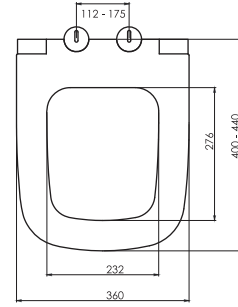

0405

DUROPLAST YAVAŞ KAPANAN KLOZET KAPAĞI
DUROPLAST SOFT CLOSE SEAT COVER

Gross weight	15.10 kg
Net weight	
Box size	
Capacity of box	6
Colours	Beyaz / White