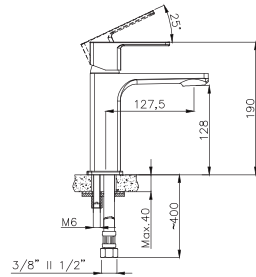

Chrome
15940101 3/8"
15944501 1/2"

Regular Basin Faucet