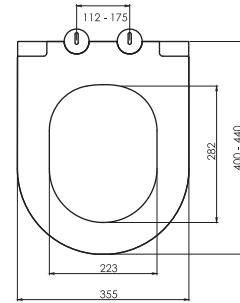

0411

DUROPLAST YAVAŞ KAPANAN KLOZET KAPAĞI
DUROPLAST SOFT CLOSE SEAT COVER

Gross weight	15.40 kg
Net weight	
Box size	
Capacity of box	6
Colours	Beyaz / White