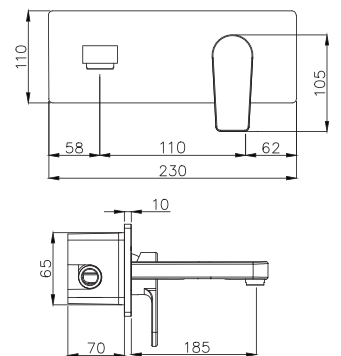

Chrome
15686301

Concealed Basin Faucet Set