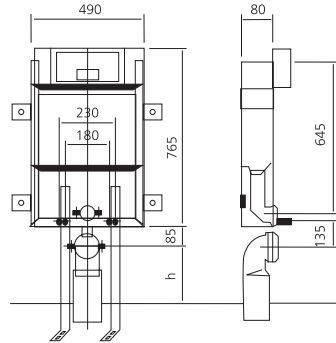

0020

3/6 LİTRE GÖMME REZERVUAR (ASMA KLOZET UYUMLU)
STANDARD BUILT-IN RESERVOIR (WITH DOUBLE BUTTONS 3/6 LT.)

Brüt ağırlık	Gross weight	8.10 kg
Net ağırlık	Net weight	6.70 kg
Koli ölçüsü (cm)	Box size	14x108x54 cm
Koli adedi	Capacity of box	1

Brüt ağırlık	Gross weight	15.25 kg
Net ağırlık	Net weight	13.75 kg
Koli ölçüsü (cm)	Box size	15x110x60 cm
Koli adedi	Capacity of box	1

- Space Saving
- Easy Montage
- Water Saving
- Silent
- Hygienic
- 5 Years Warranty
- TS EN 14055