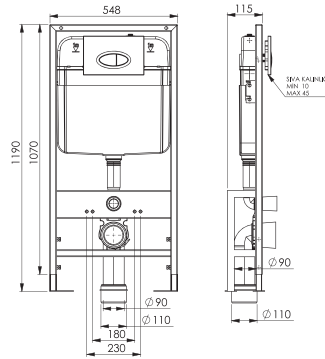

Pieces for pallet
12

53 cm

530x355mm

100624

RİM-ART ASMA BİDE

Weight
24.0 kg (+-%5)

Volume
0.068 m³

Pieces for pallet
12

0020

3/6 LİTRE GÖMME REZERVUAR (ASMA KLOZET UYUMLU)
STANDARD BUILT-IN RESERVOIR (WITH DOUBLE BUTTONS 3/6 LT.)

Brüt ağırlık	Gross weight	8.10 kg
Net ağırlık	Net weight	6.70 kg
Koli ölçüsü (cm)	Box size	14x108x54 cm
Koli adedi	Capacity of box	1

Brüt ağırlık	Gross weight	15.25 kg
Net ağırlık	Net weight	13.75 kg
Koli ölçüsü (cm)	Box size	15x110x60 cm
Koli adedi	Capacity of box	1

- Space Saving
- Easy Montage
- Water Saving
- Silent
- Hygienic
- 5 Years Warranty
- TS EN 14055

0026

3/6 LİTRE GÖMME REZERVUAR (TEK AYAKLI)
CONCEALED TANK SYSTEM RESERVOIR WITH
SINGLE LEG (WITH DOUBLE BUTTONS 3/6 LT.)

Brüt ağırlık	Gross weight	13.15 kg
Net ağırlık	Net weight	11.50 kg
Koli ölçüsü (cm)	Box size	15x110x60 cm
Koli adedi	Capacity of box	1