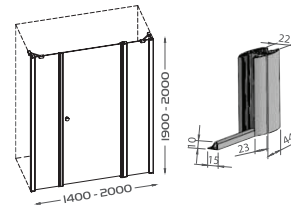

Not Reversible

D230L

- 3 Fixed Systems
- Fixed Panel: With tension bar
- Custom work available

Cam Kalınlığı
Glass Thickness

Yön Belirtiniz
Not Reversible

D121A

- 2 Fixed, 1 Door System
- Fixed Panel: With wall frame and tension bar
- Door: Full length pivoting tube and double acting door
- Custom work available