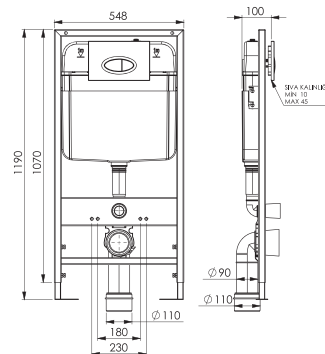

0020

3/6 LİTRE GÖMME REZERVUAR (ASMA KLOZET UYUMLU)
STANDARD BUILT-IN RESERVOIR (WITH DOUBLE BUTTONS 3/6 LT.)

Brüt ağırlık	Gross weight	8.10 kg
Net ağırlık	Net weight	6.70 kg
Koli ölçüsü (cm)	Box size	14x108x54 cm
Koli adedi	Capacity of box	1

Brüt ağırlık	Gross weight	15.25 kg
Net ağırlık	Net weight	13.75 kg
Koli ölçüsü (cm)	Box size	15x110x60 cm
Koli adedi	Capacity of box	1

- Space Saving
- Easy Montage
- Water Saving
- Silent
- Hygienic
- 5 Years Warranty
- TS EN 14055

0026

3/6 LİTRE GÖMME REZERVUAR (TEK AYAKLI)
CONCEALED TANK SYSTEM RESERVOIR WITH
SINGLE LEG (WITH DOUBLE BUTTONS 3/6 LT.)

Brüt ağırlık	Gross weight	13.15 kg
Net ağırlık	Net weight	11.50 kg
Koli ölçüsü (cm)	Box size	15x110x60 cm
Koli adedi	Capacity of box	1