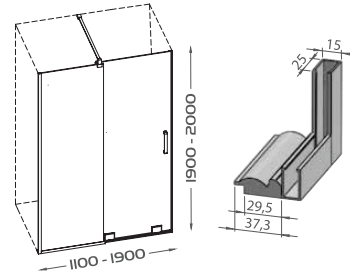

- 1 Fixed, 1 Sliding System
- Fixed Panel: With wall frame and tension bar
- Sliding Panel: Bottom bearing and up guide
- Custom work available

Glass Thickness

Not Reversible

- 3 Fixed Systems
- Fixed Panel: With tension bar
- Custom work available

Cam Kalınlığı
Glass Thickness

Yön Belirtiniz
Not Reversible

- 2 Fixed, 1 Door System
- Fixed Panel: With wall frame and tension bar
- Door: Full length pivoting tube and double acting door
- Custom work available

Cam Kalınlığı
Glass Thickness

Yön Belirtiniz
Not Reversible